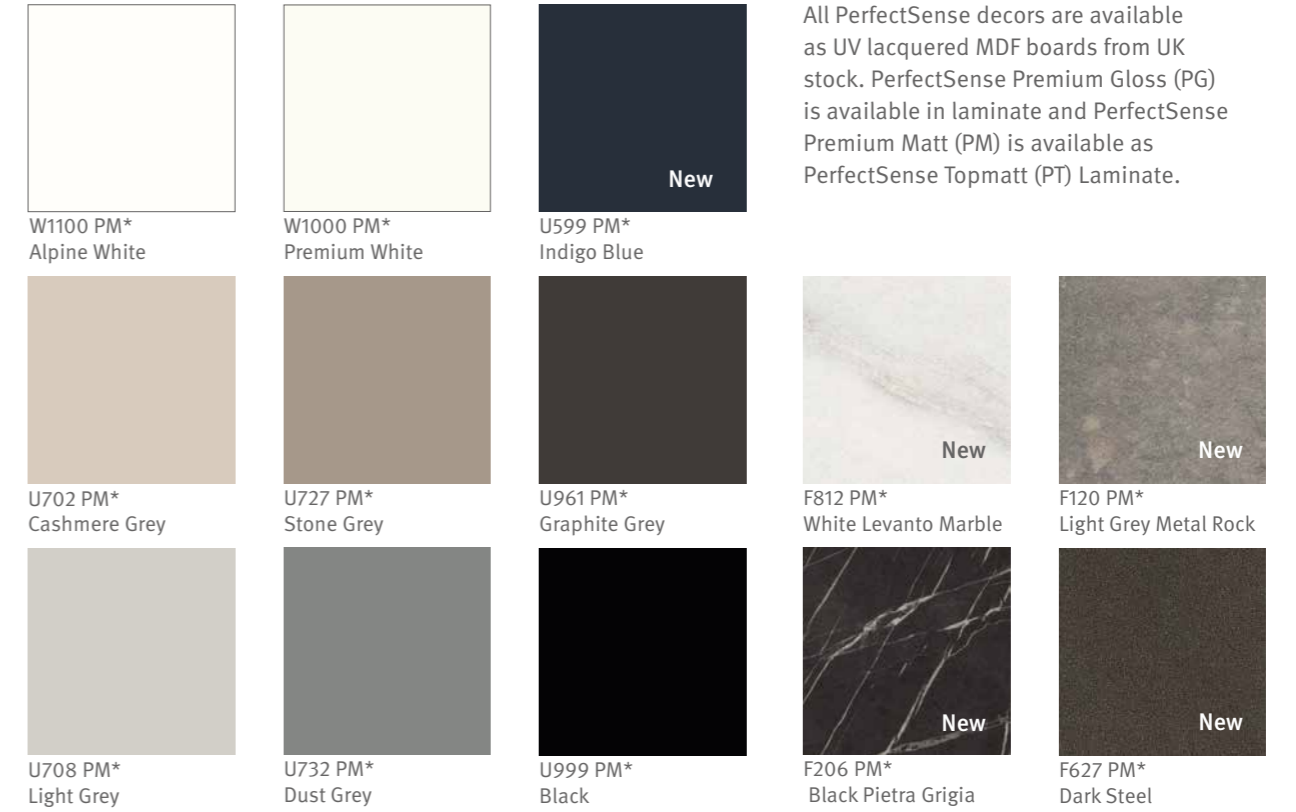

Woodgrain Unis

All decors available as laminate from UK stock.

● 18mm MFC available from UK stock (other thicknesses available to order)

*Decor is also available in other textures.

White Tones

Warm Greys

Beige & Brown Tones

Cool Greys

All decors available as laminate from UK stock.

● 18mm MFC available from UK stock
(other thicknesses available to order)

*Decor is also available in other textures.

PerfectSense® Premium Matt

All PerfectSense decors are available as UV lacquered MDF boards from UK stock. PerfectSense Premium Gloss (PG) is available in laminate and PerfectSense Premium Matt (PM) is available as PerfectSense Topmatt (PT) Laminate.

PerfectSense® Premium Gloss

All decors shown and mentioned are reproductions.

Coloured Core (Laminates with coloured core)

Natural Greens

Lively Yellows

Earthy Oranges

All decors available as laminate from UK stock.

F424 ST10
Brown Linen

F416 ST10
Beige Textile

F206 ST9*
Black Pietra Grigia

F433 ST10
Anthracite Linen

F461 ST10
Anthracite Metal Fabric

Concrete & Stone

F637 ST16
White Chromix

F186 ST9 Light Grey
Chicago Concrete