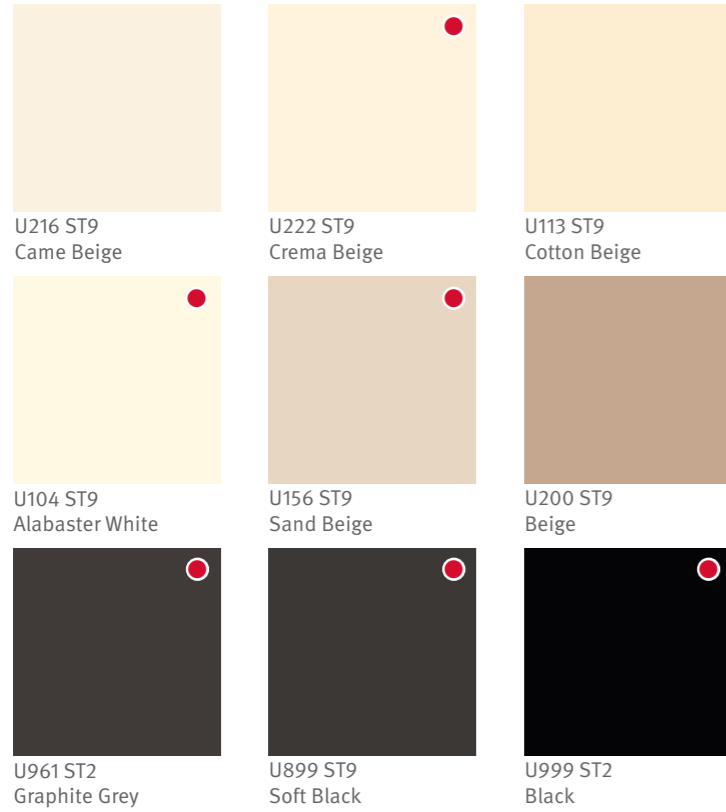

Woodgrain Unis

All decors available as laminate from UK stock.

● 18mm MFC available from UK stock (other thicknesses available to order)

*Decor is also available in other textures.

White Tones

Warm Greys

Beige & Brown Tones

Cool Greys

All decors available as laminate from UK stock.

● 18mm MFC available from UK stock
(other thicknesses available to order)

*Decor is also available in other textures.

PerfectSense® Premium Matt

All PerfectSense decors are available as UV lacquered MDF boards from UK stock. PerfectSense Premium Gloss (PG) is available in laminate and PerfectSense Premium Matt (PM) is available as PerfectSense Topmatt (PT) Laminate.

PerfectSense® Premium Gloss

All decors shown and mentioned are reproductions.

Coloured Core (Laminates with coloured core)

Natural Greens

Lively Yellows

Earthy Oranges

All decors available as laminate from UK stock.