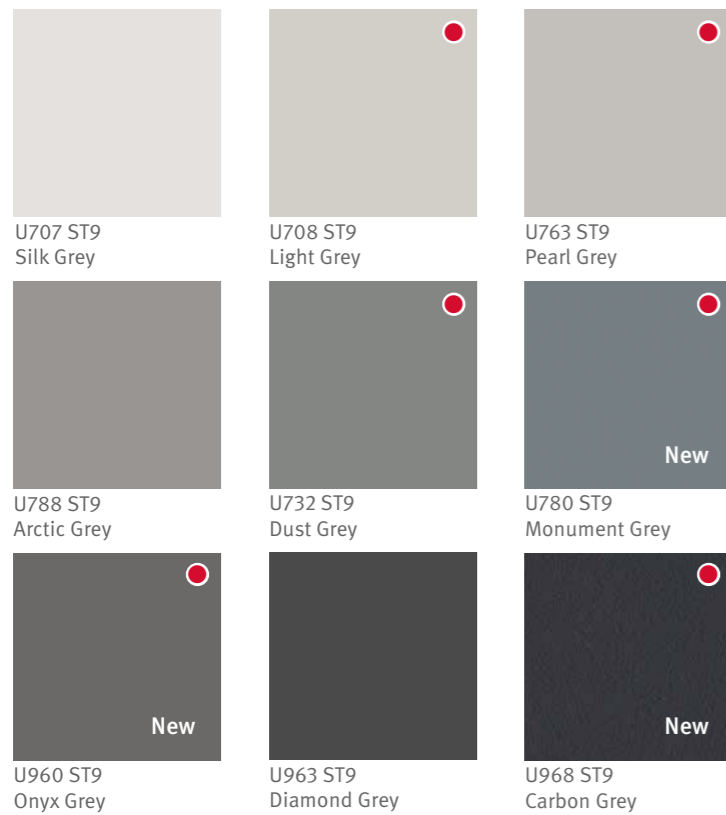

Woodgrain Unis

All decors available as laminate from UK stock.

● 18mm MFC available from UK stock (other thicknesses available to order)

*Decor is also available in other textures.

White Tones

Warm Greys

Beige & Brown Tones

Cool Greys

All decors available as laminate from UK stock.

● 18mm MFC available from UK stock
(other thicknesses available to order)

*Decor is also available in other textures.

PerfectSense® Premium Matt

All PerfectSense decors are available as UV lacquered MDF boards from UK stock. PerfectSense Premium Gloss (PG) is available in laminate and PerfectSense Premium Matt (PM) is available as PerfectSense Topmatt (PT) Laminate.

PerfectSense® Premium Gloss

All decors shown and mentioned are reproductions.

Coloured Core (Laminates with coloured core)

Natural Greens

Lively Yellows

Earthy Oranges

All decors available as laminate from UK stock.