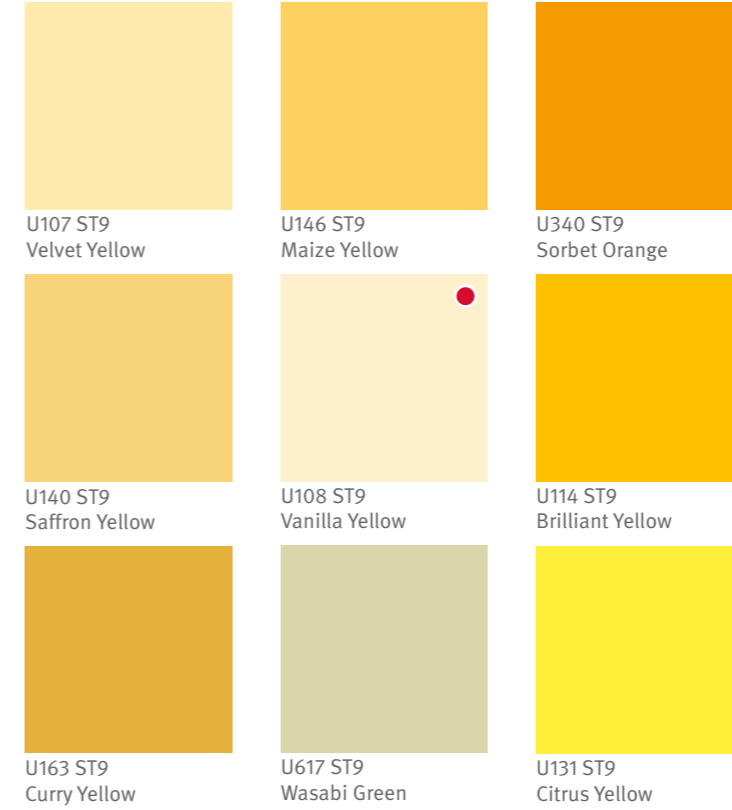

Woodgrain Unis

All decors available as laminate from UK stock.

● 18mm MFC available from UK stock (other thicknesses available to order)

*Decor is also available in other textures.

White Tones

Warm Greys

Beige & Brown Tones

PerfectSense® Premium Gloss

All decors shown and mentioned are reproductions.

Coloured Core (Laminates with coloured core)

Natural Greens

Lively Yellows

Earthy Oranges

All decors available as laminate from UK stock.

● 18mm MFC available from UK stock
(other thicknesses available to order)

Infinity Blues

U646 ST9
Niagara Green

U507 ST9
Smoke Blue

U525 ST9
Delft Blue

U500 ST9
Glacier Blue

U533 ST9
Polar Blue

U515 ST9
French Blue

U633 ST9
Turquoise Blue

U540 ST9
Denim Blue

U522 ST9
Horizon Blue

Vivid Reds

U321 ST9
China Red

U323 ST9
Chilli Red

U337 ST9
Fuchsia Pink

U311 ST9
Burgundy Red