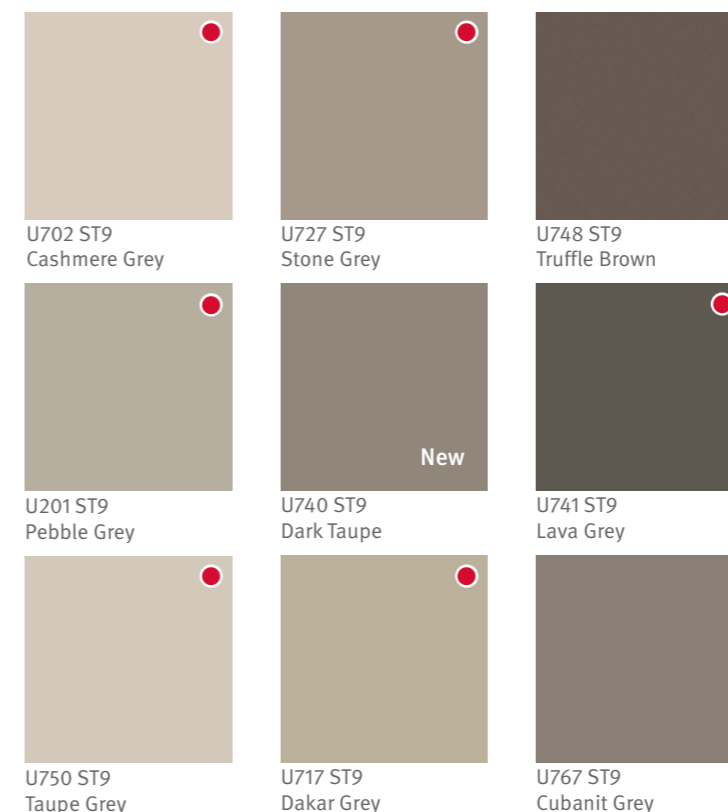

Woodgrain Unis

All decors available as laminate from UK stock.

● 18mm MFC available from UK stock (other thicknesses available to order)

*Decor is also available in other textures.

White Tones

Warm Greys

Beige & Brown Tones

Cool Greys

All decors available as laminate from UK stock.

● 18mm MFC available from UK stock
(other thicknesses available to order)

*Decor is also available in other textures.

PerfectSense® Premium Matt

All PerfectSense decors are available as UV lacquered MDF boards from UK stock. PerfectSense Premium Gloss (PG) is available in laminate and PerfectSense Premium Matt (PM) is available as PerfectSense Topmatt (PT) Laminate.

PerfectSense® Premium Gloss

All decors shown and mentioned are reproductions.

Coloured Core (Laminates with coloured core)

Natural Greens

Lively Yellows

Earthy Oranges

All decors available as laminate from UK stock.